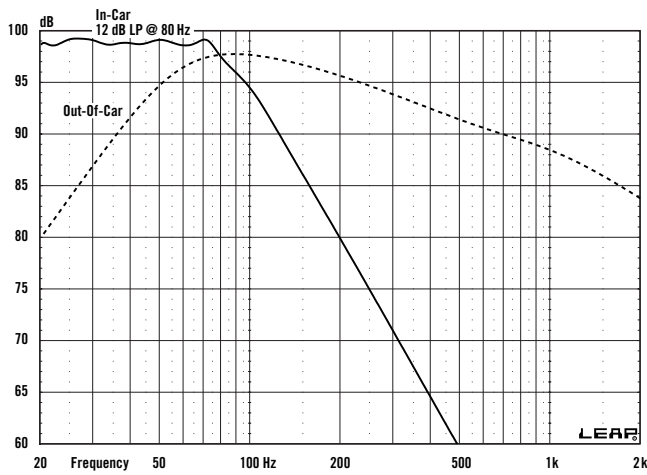

SEALED BOX VOLUME

VENTED BOX VOLUME

SEALED FREQUENCY RESPONSE @ 2.83 V

VENTED FREQUENCY RESPONSE @ 2.83 V

SEALED EXCURSION/GROUP DELAY @ 175 W

VENTED EXCURSION/GROUP DELAY @ 225 W