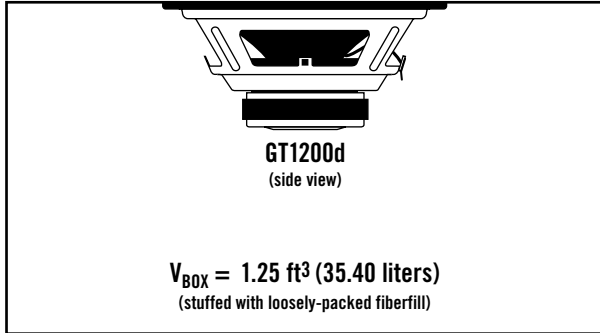

SEALED BOX VOLUME

VENTED BOX VOLUME

SEALED FREQUENCY RESPONSE @ 2.83 V

VENTED FREQUENCY RESPONSE @ 2.83 V

SEALED EXCURSION/GROUP DELAY @ 175 W

VENTED EXCURSION/GROUP DELAY @ 225 W