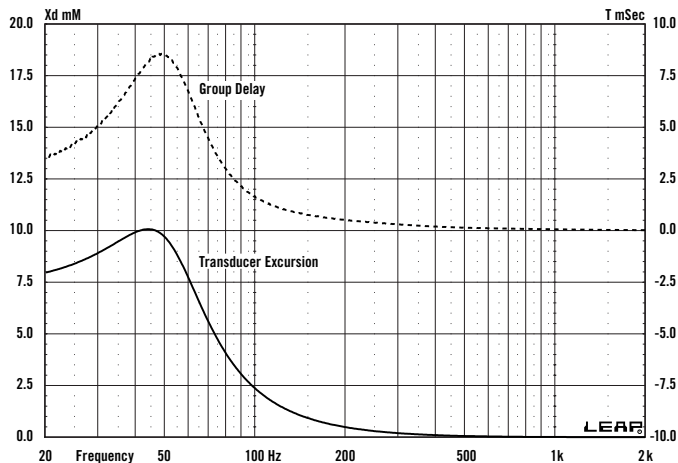

SEALED BOX VOLUME

VENTED BOX VOLUME

SEALED FREQUENCY RESPONSE @ 2.83 V

VENTED FREQUENCY RESPONSE @ 2.83 V

SEALED EXCURSION/GROUP DELAY @ 175 W

VENTED EXCURSION/GROUP DELAY @ 225 W