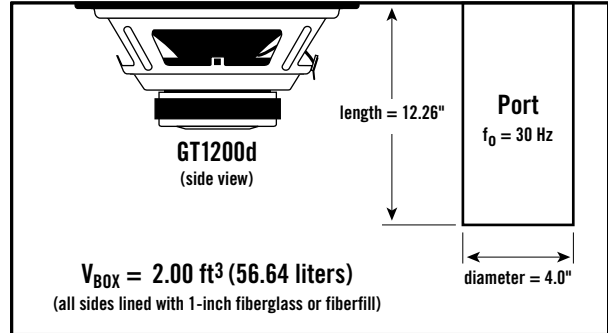

SEALED BOX VOLUME

VENTED BOX VOLUME

SEALED FREQUENCY RESPONSE @ 2.83 V

VENTED FREQUENCY RESPONSE @ 2.83 V

SEALED EXCURSION/GROUP DELAY @ 175 W

VENTED EXCURSION/GROUP DELAY @ 225 W