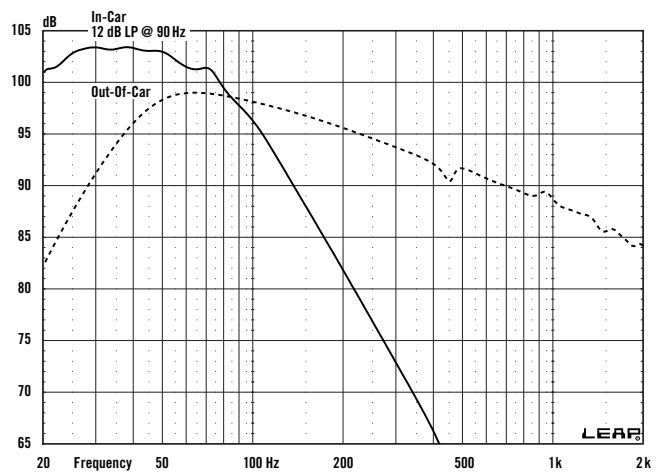

SEALED BOX VOLUME

VENTED BOX VOLUME

SEALED FREQUENCY RESPONSE @ 2.83 V

VENTED FREQUENCY RESPONSE @ 2.83 V

SEALED EXCURSION/GROUP DELAY @ 175 W

VENTED EXCURSION/GROUP DELAY @ 225 W